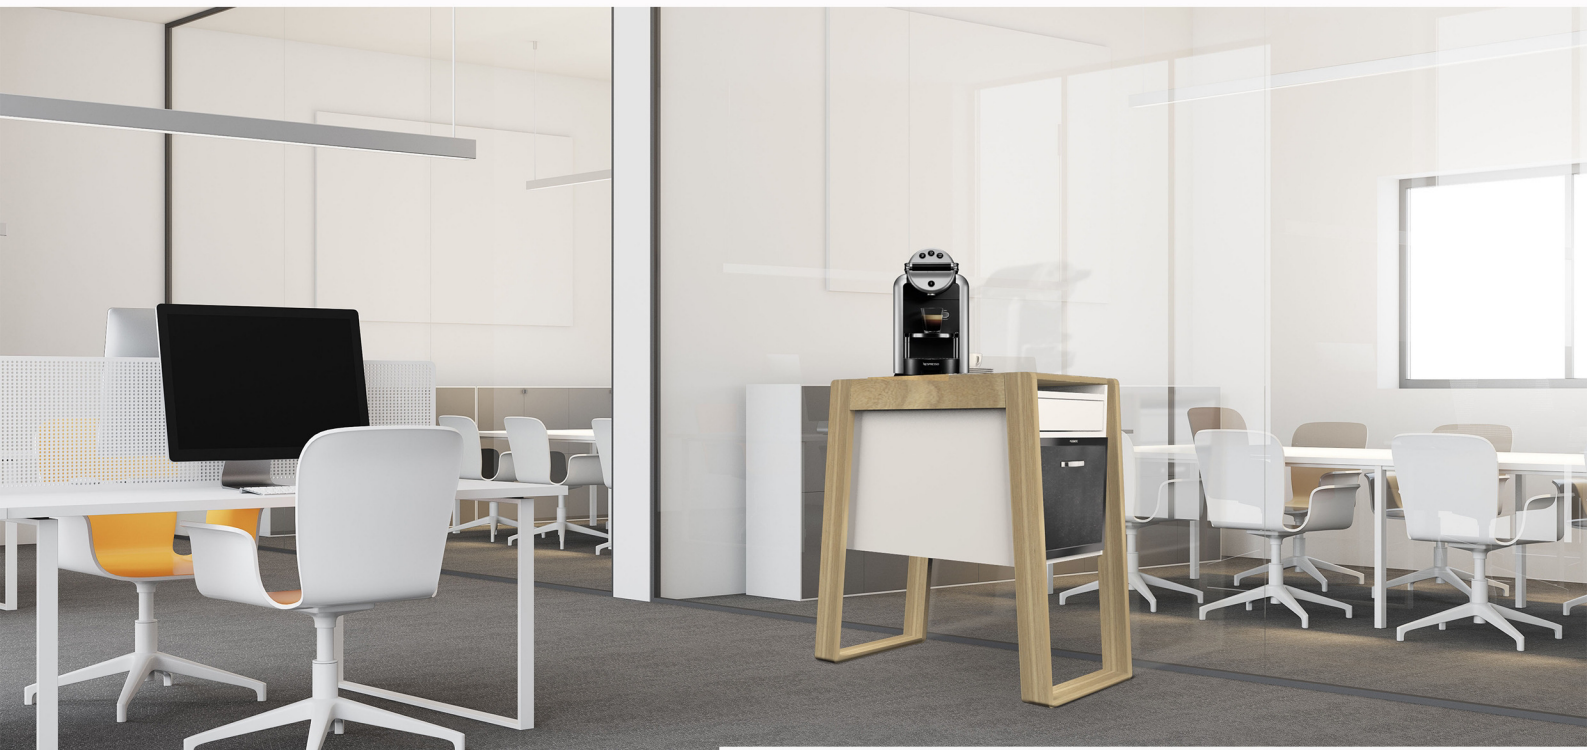

SCHNEEBERG

Things that are done without breaks are not of continuance

Coffee-Trolley 15/8

The coffee trolley 15/8 is movable and includes all necessary functionalities for an excellent coffee pleasure. It fits perfectly into the design of our products and the one of our customers.

Smartphone charging, fridge and cable slot are integrated without needing unnecessary space into the trolley. The wheels are invisible!

Loading zone
for smartphone

storage space