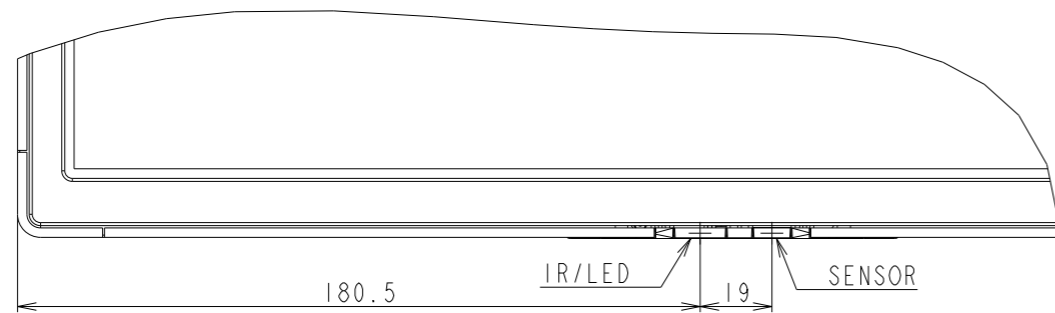

# M651 OUTLINE

SECTION A-A  
SCALE 1/1

DETAIL B  
SCALE 1/2

DETAIL C  
SCALE 1/2

UNIT	mm
MODEL	M651
SCALE	1/10
Sharp NEC Display Solutions 2020/12/02	