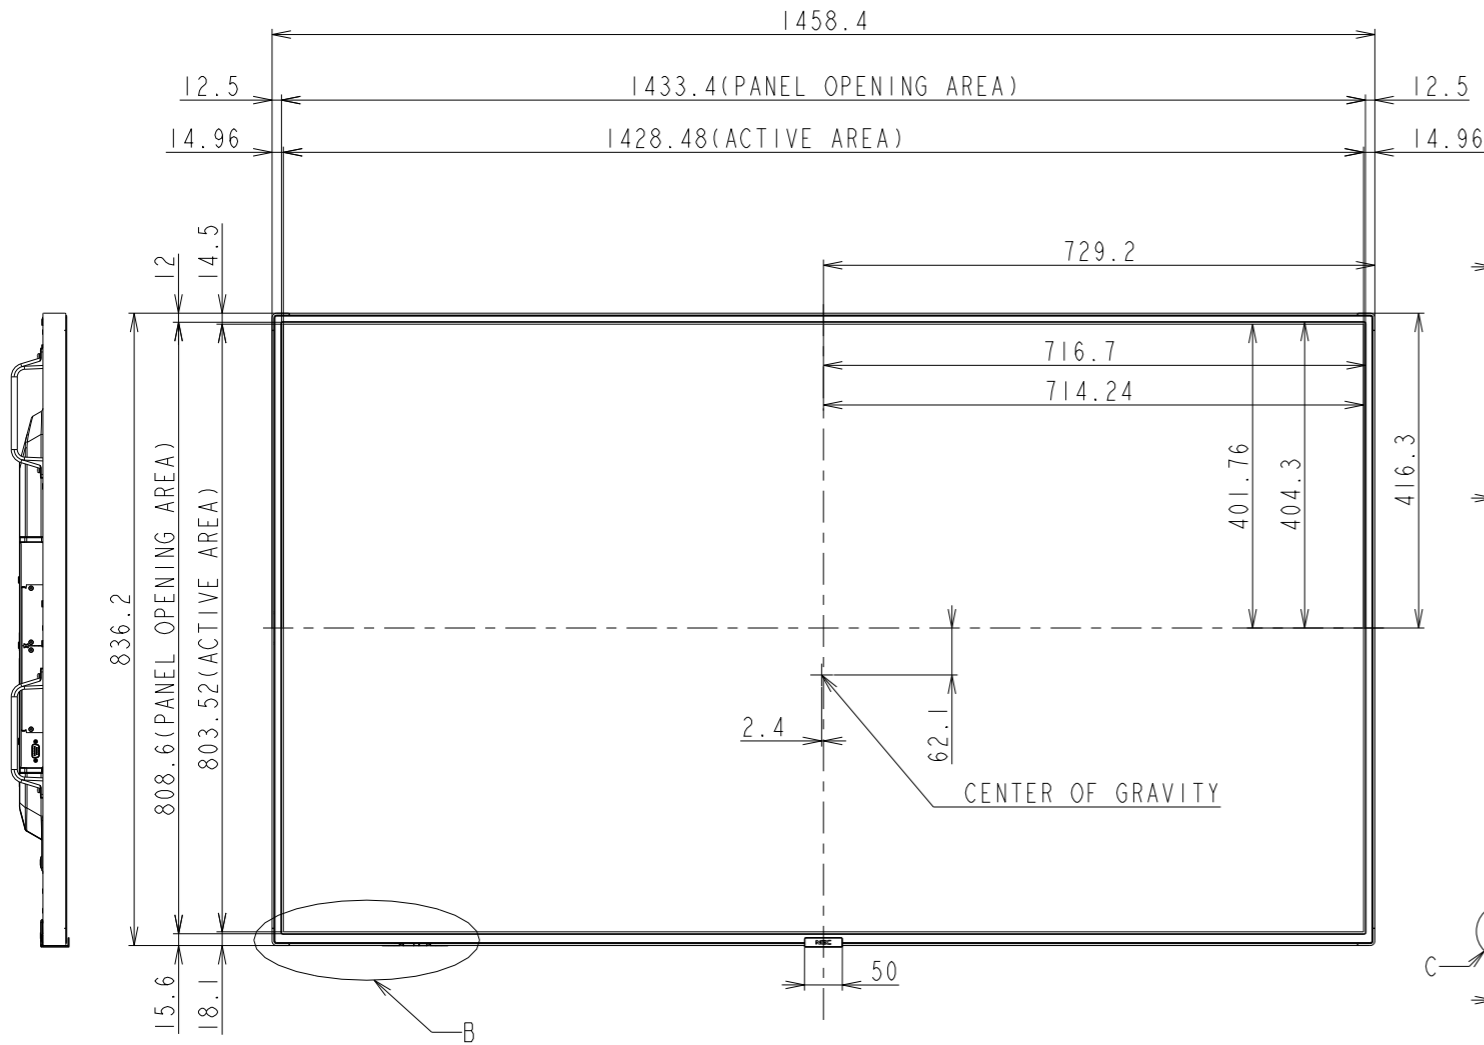

# M651 OUTLINE

SECTION A-A  
SCALE 1/1

DETAIL B  
SCALE 1/2

DETAIL C  
SCALE 1/2

UNIT	mm
MODEL	M651
SCALE	1/10
Sharp NEC Display Solutions 2020/12/02	