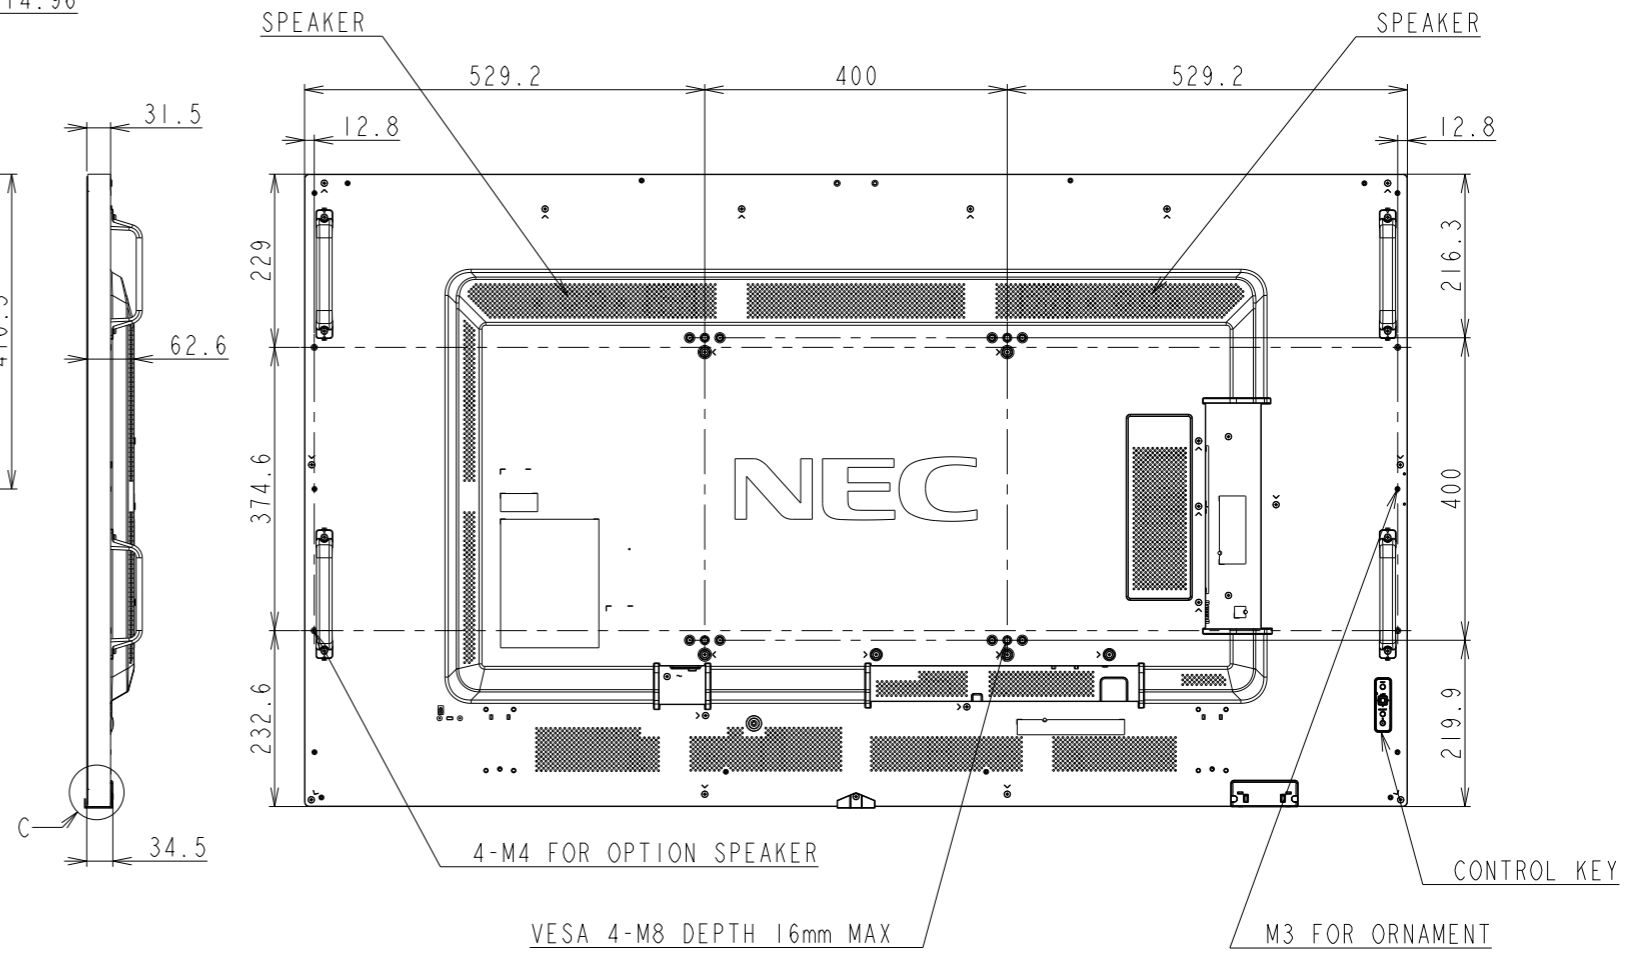

# M651 OUTLINE

SECTION A-A  
SCALE 1/1

DETAIL B  
SCALE 1/2

DETAIL C  
SCALE 1/2

UNIT	mm
MODEL	M651
SCALE	1/10
Sharp NEC Display Solutions 2020/12/02	