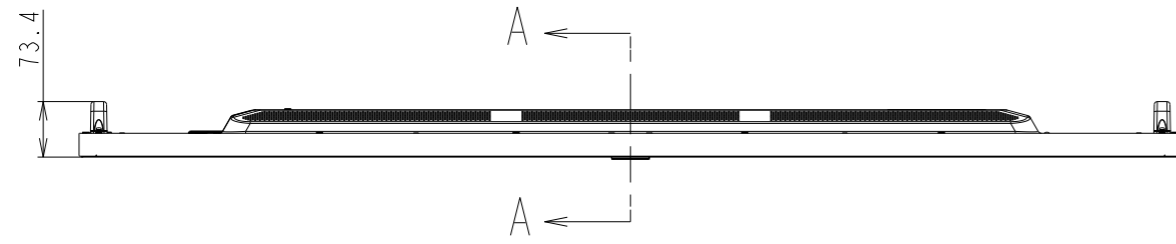

# M651 OUTLINE

SECTION A-A  
SCALE 1/1

DETAIL B  
SCALE 1/2

DETAIL C  
SCALE 1/2

UNIT	mm
MODEL	M651
SCALE	1/10
Sharp NEC Display Solutions 2020/12/02	