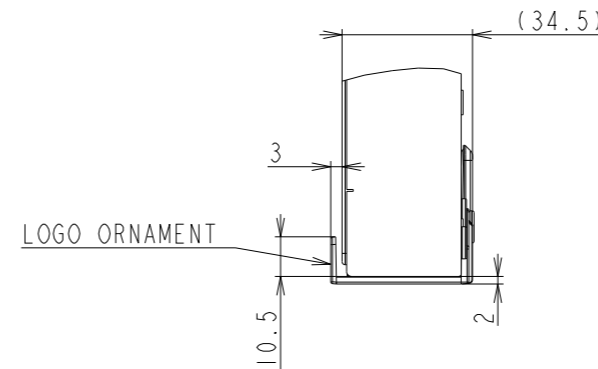

# M651 OUTLINE

SECTION A-A  
SCALE 1/1

DETAIL B  
SCALE 1/2

DETAIL C  
SCALE 1/2

UNIT	mm
MODEL	M651
SCALE	1/10
Sharp NEC Display Solutions 2020/12/02	